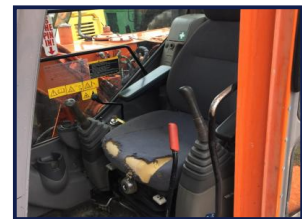

HITACHI ZX70LC

£POA

2X MACHINES AVAILABLE, BOTH COME COMPLETE WITH 2 WAY HYDRAULIC PIPE LINES,
STEEL TRACKS, BLADES AND DEMO CAGES

Product Details

<i>Category/Type</i>	<i>Diggers / Excavators</i>
<i>Make</i>	<i>HITACHI</i>
<i>Model</i>	<i>ZX70LC</i>
<i>Year</i>	<i>2007</i>
<i>Weight</i>	<i>-</i>