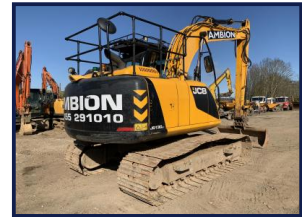

TAYLOR

PLANT & CONSTRUCTION

2013 JCB JS130

£POA

C/W HYDRAULIC BREAKER + 1 BUCKET, PIPED TO SUIT A HAMMER, MACHINE IS IN ALL ROUND GOOD CONDITION

Product Details

Category/Type	Diggers / Excavators
Make	2013 JCB
Model	JS130
Year	2013
Weight	7200