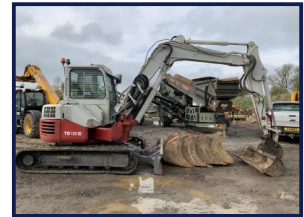

TAYLOR

PLANT & CONSTRUCTION

2010 TAKEUCHI TB180FR

£POA

TAKEUCHI TB180FR, WELL LOOKED AFTER MACHINE, COMPLETE WITH A GOOD SET OF BUCKETS, GOOD RUBER TRACKS, EVERYTHING WORKING AS IT SHOULD, PLEASE CALL FOR MORE INFORMATION.

Product Details

<i>Category/Type</i>	<i>Diggers / Excavators</i>
<i>Make</i>	<i>2010 TAKEUCHI</i>
<i>Model</i>	<i>TB180FR</i>
<i>Year</i>	<i>2010</i>
<i>Weight</i>	<i>5971</i>

Slade Lays Farm, Woodford Halse, Daventry, Northhamptonshire, NN11 3RG