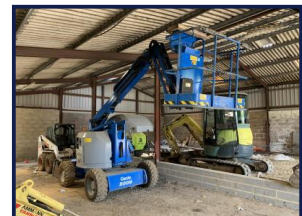

TAYLOR

PLANT & CONSTRUCTION

2007 GENIE Z-34/22

£POA

IN GOOD WORKING ORDER

Product Details

Category/Type	Forklifts / Telehandlers
Make	2007 GENIE
Model	Z-34/22
Year	2007
Weight	1395

Slade Lays Farm, Woodford Halse, Daventry, Northamptonshire, NN11 3RG