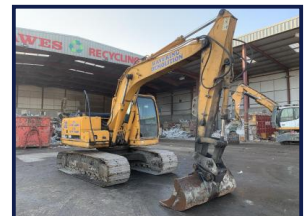

TAYLOR

PLANT & CONSTRUCTION

2006 HYUNDAI ROBEX 140-7

£16,000.00

COMPLETE WITH A HYDRAULIC HITCH + 1 BUCKET, STEEL TRACKS, HAMMER PIPES

Product Details	
Category/Type	Diggers / Excavators
Make	2006 HYUNDAI
Model	ROBEX 140-7
Year	2006
Weight	3520