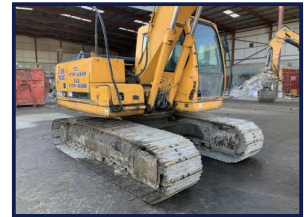

TAYLOR

PLANT & CONSTRUCTION

2006 HYUNDAI ROBEX 140-7

£16,000.00

COMPLETE WITH A HYDRAULIC HITCH + 1 BUCKET, STEEL TRACKS, HAMMER PIPES

Product Details	
Category/Type	Diggers / Excavators
Make	2006 HYUNDAI
Model	ROBEX 140-7
Year	2006
Weight	3520